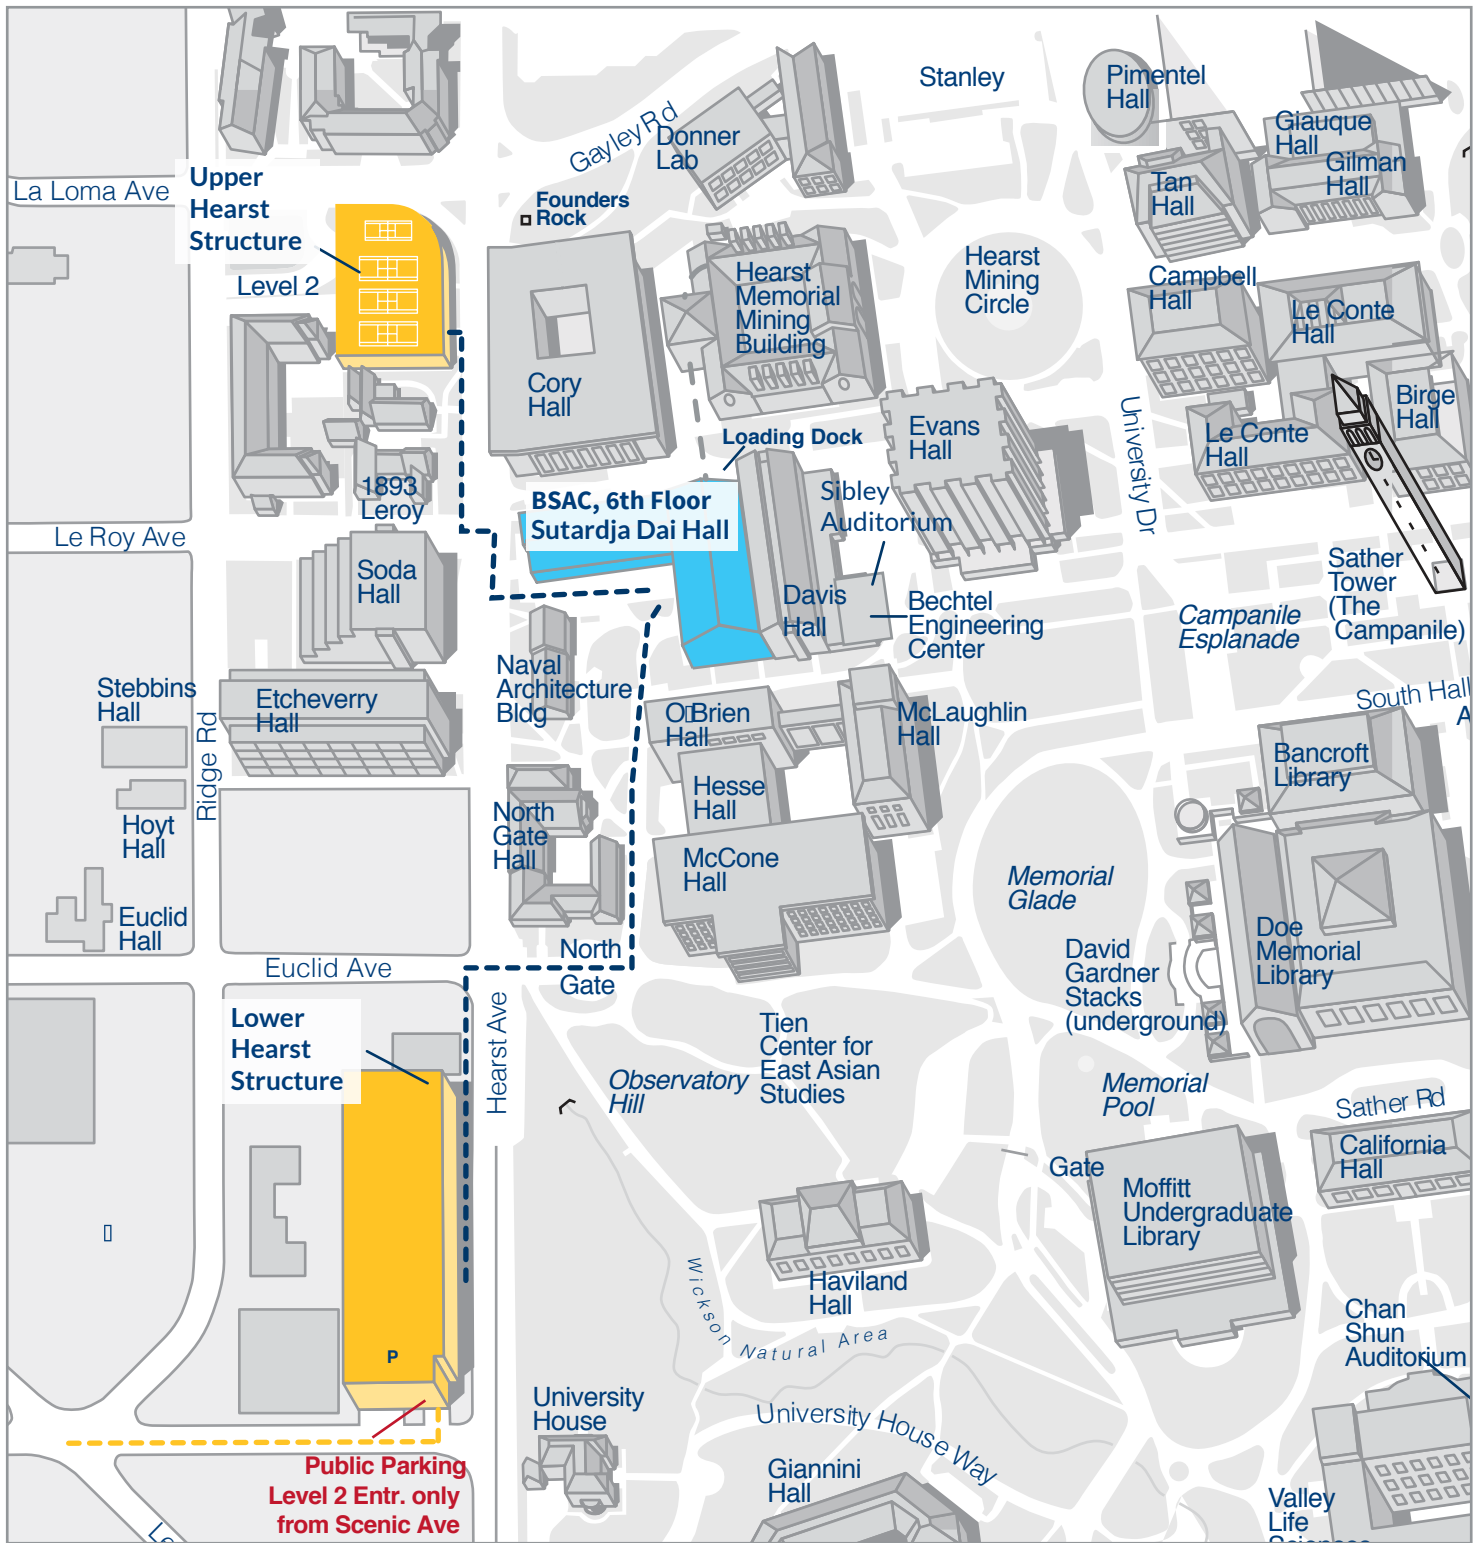

## Directions From Upper Hearst Lot

Exit lot on to Hearst Ave.  
Head west toward Le Roy Ave.  
Cross Le Roy Ave. & take stairs near Sutardja Dai Hall sign  
Head directly to Sutardja Dai Hall entrance

## Directions From Lower Hearst Lot

Exit lot on to Hearst Ave.  
Head east toward Euclid Ave.  
Cross Hearst Ave. & pass through North Gate  
Turn left at McCone Hall  
Head directly east to Sutardja Dai Hall

If you have any questions or require further assistance on the day of the event, please contact us at:  
(510) 643-6690

Drive  Walk 

**Public Parking**  
Level 2 Entr. only  
from Scenic Ave